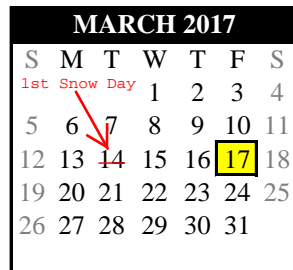

22.0 Facilitators 22.0 Learners
144.5 YTD 137.0 YTD
140.5 136