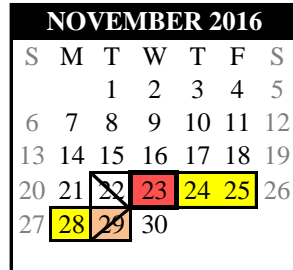

19.0 Facilitators 18.0 Learners
64.5 YTD 61.0 YTD